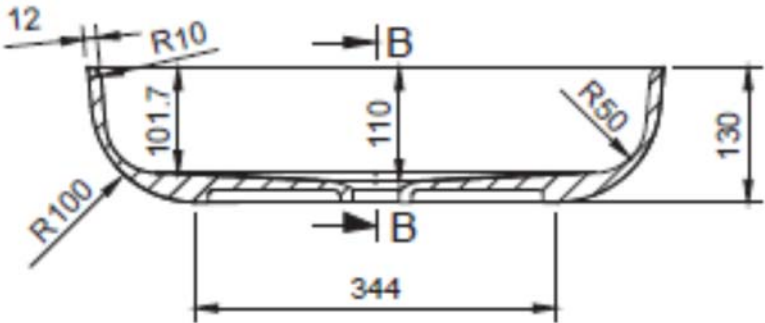

SOLIDPOOL PS IDV 290345

SOLID SURFACE RECTANGULAR WASHBASIN

SOLIDPOOL PS IDV 290345 22 "x 14 "x 5 " - 20 LBS  
MATTE WHITE  
GRID DRAIN NOT INCL.

SOLIDPOOL PS IDV 290345 22 "x 14 "x 5 " - 20 LBS  
BLK & WH  
NEW 2023  
MATTE BLACK & WHITE  
GRID DRAIN NOT INCL.