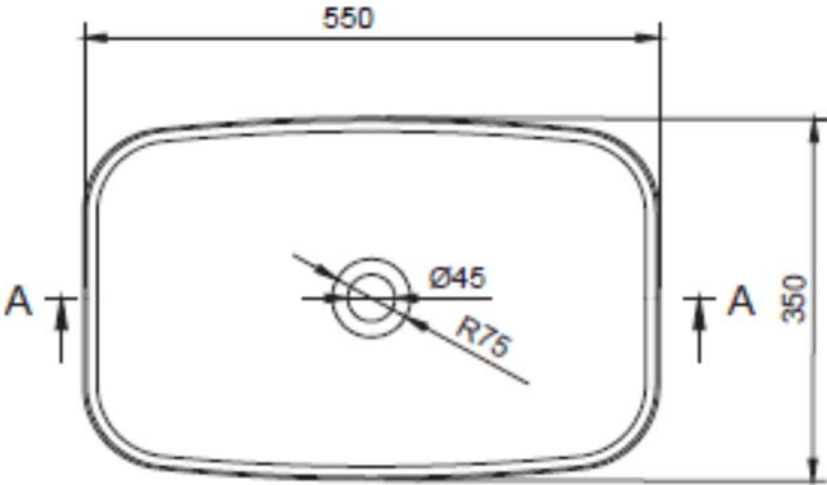

SOLIDPOOL PS IDV 290345

SOLID SURFACE RECTANGULAR WASHBASIN

SOLIDPOOL PS IDV 290345 22 "x 14 "x 5 " - 20 LBS  
MATTE WHITE  
GRID DRAIN NOT INCL.

SOLIDPOOL PS IDV 290345 22 "x 14 "x 5 " - 20 LBS  
BLK & WH  
NEW 2023  
MATTE BLACK & WHITE  
GRID DRAIN NOT INCL.