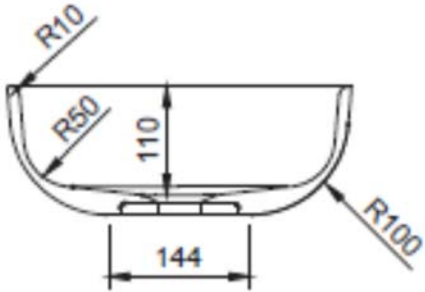

SOLIDPOOL PS IDV 290345

SOLID SURFACE RECTANGULAR WASHBASIN

SOLIDPOOL PS IDV 290345 22 "x 14 "x 5 " - 20 LBS  
MATTE WHITE  
GRID DRAIN NOT INCL.

SOLIDPOOL PS IDV 290345 22 "x 14 "x 5 " - 20 LBS  
BLK & WH  
NEW 2023  
MATTE BLACK & WHITE  
GRID DRAIN NOT INCL.